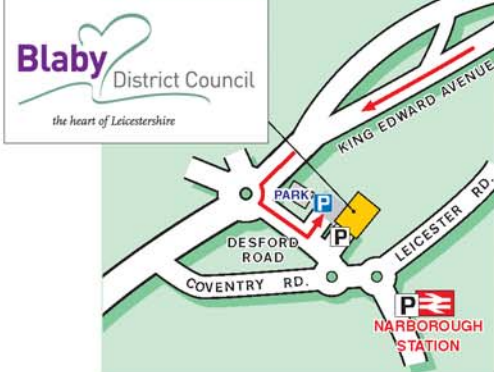

- Section Detail**
- Short stay customer car park
  - Weavers Court Pay & Display
  - Narborough Railway Station P&D

**Blaby District Council**

Council Offices  
Desford Road  
Narborough  
Leicestershire  
LE19 2EP

Tel: 0116 275 0555  
Fax: 0116 275 0368  
www.blaby.gov.uk

**Public Transport**

**By Rail**

Narborough Station is approximately 5 minutes walk away. Transfer from

**By Air**

East Midlands Airport is approximately 30 minutes drive away.

**By Bus**

Arriva Bus number 50 from the Haymarket to Narborough. Approximately 35 minutes away.

www.pti.org.uk

**Locator Map**

© Give Way Ltd 2002. Tel: 0800 019 0027. OS data. PU 1000169309. Crown (c) 2002.